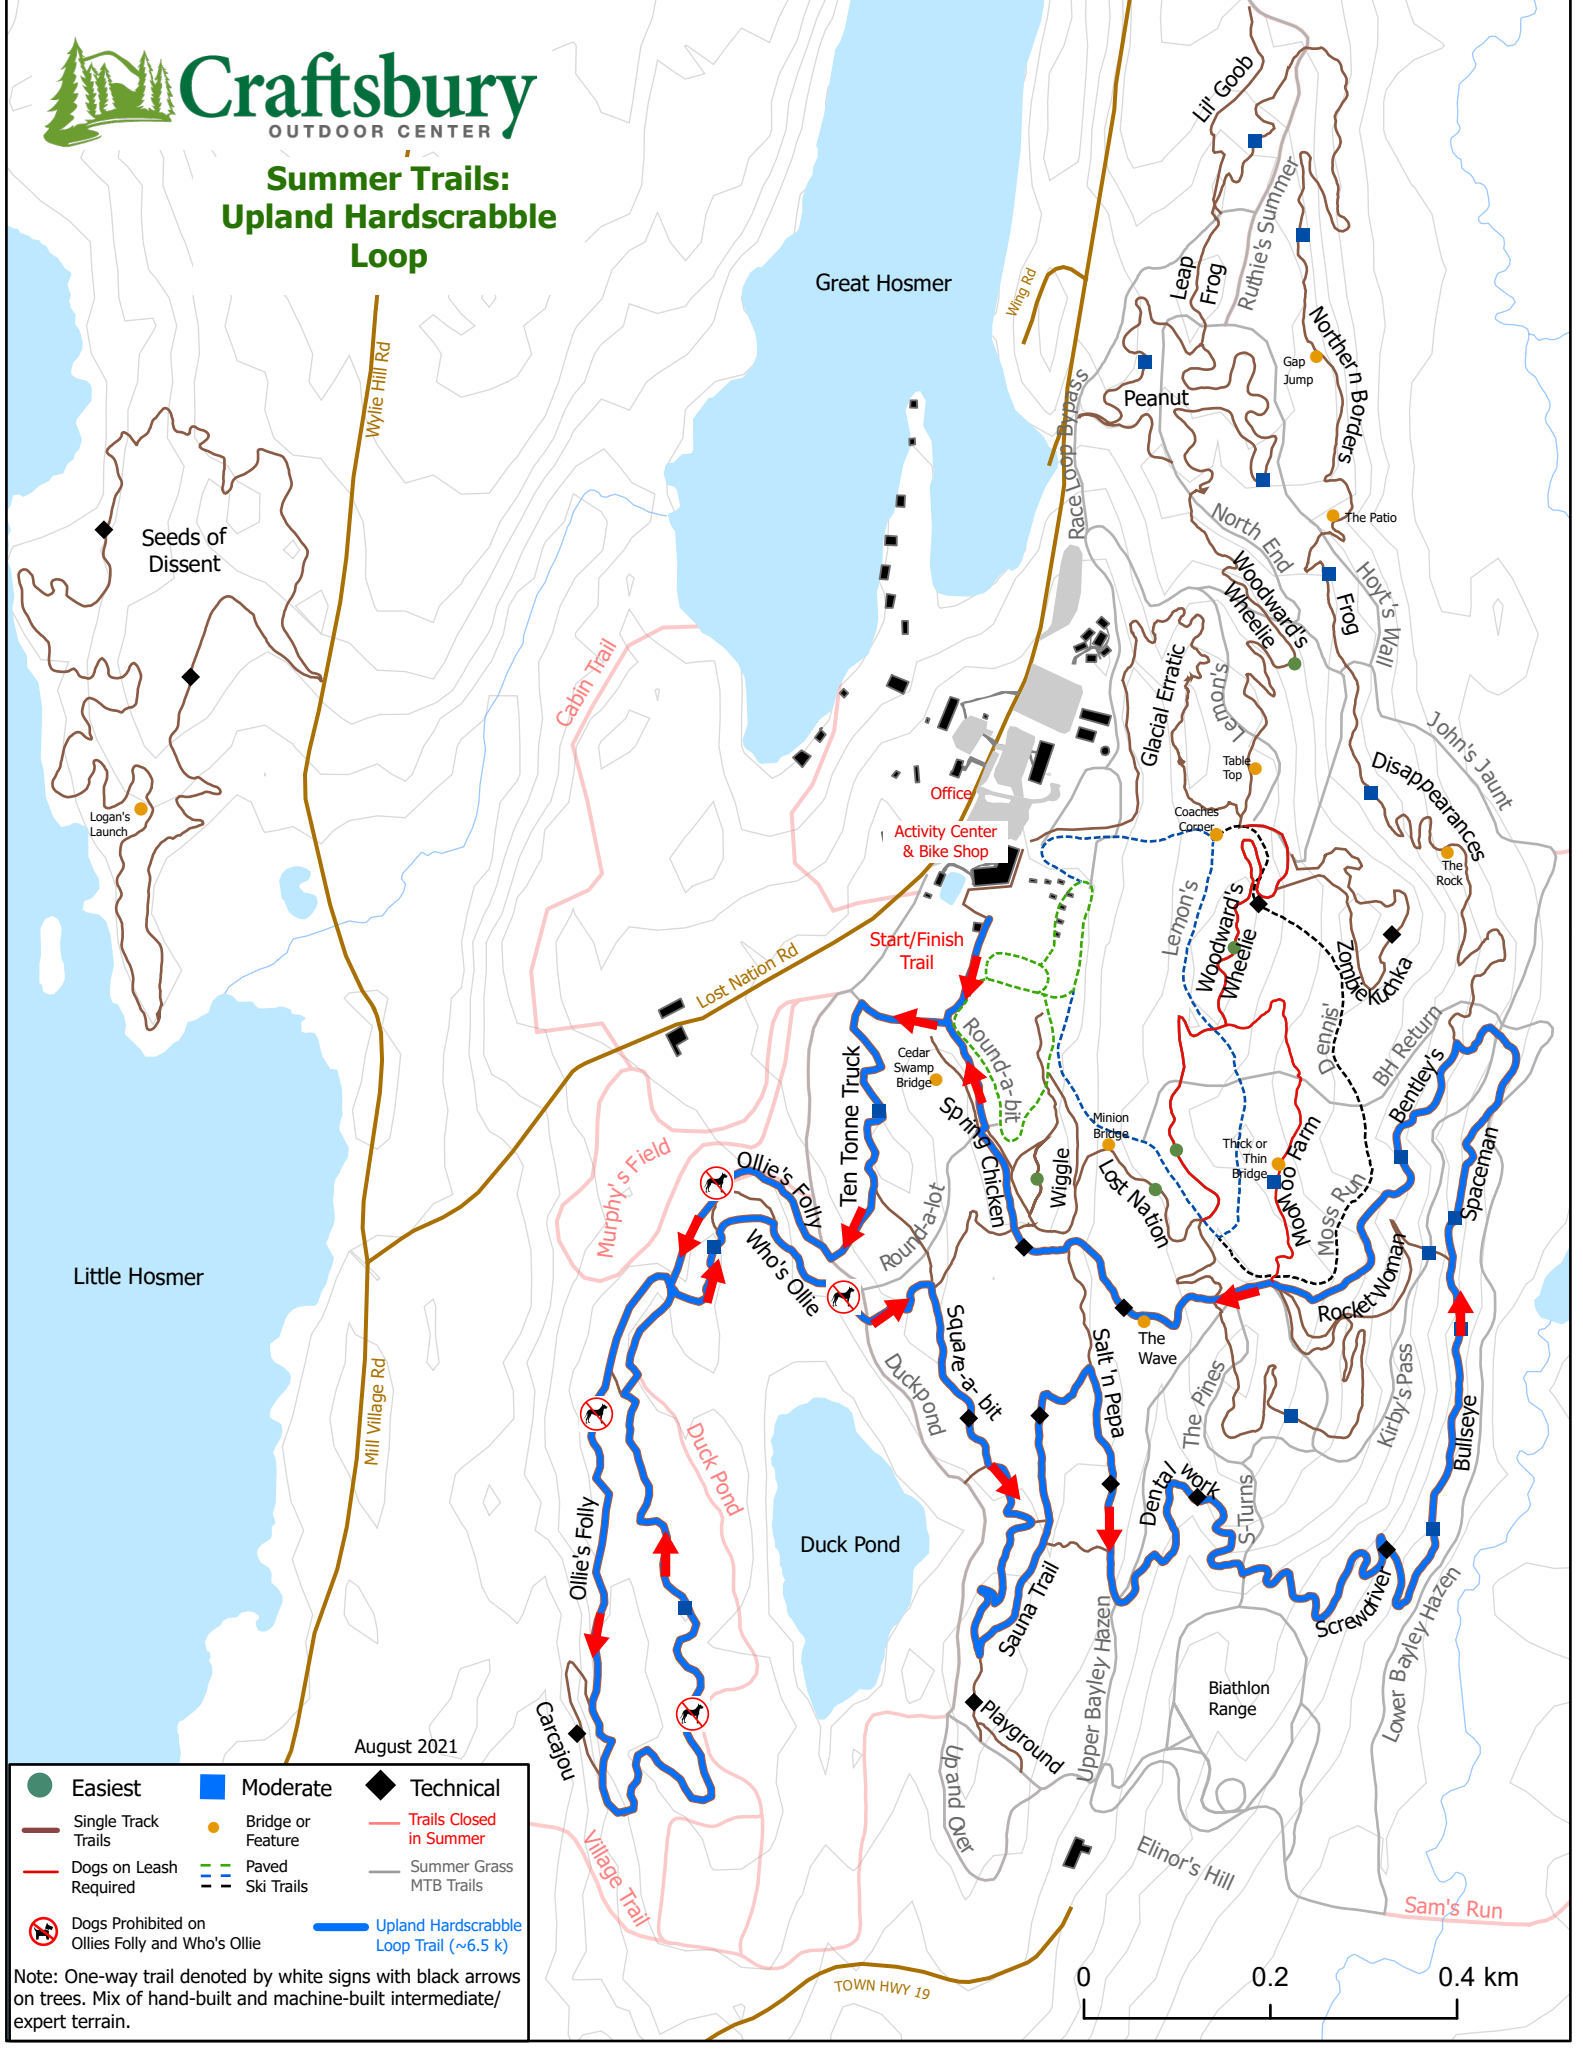

# Craftsbury OUTDOOR CENTER

## Summer Trails: Upland Hardscrabble Loop

August 2021

- |  |                   |   |
|--|-------------------|---|
| Easiest  | Moderate          | Technical                               |
| Single Track Trails                              | Bridge or Feature | Trails Closed in Summer                 |
| Dogs on Leash Required                           | Paved             | Summer Grass MTB Trails                 |
| Dogs Prohibited on Ollie's Folly and Who's Ollie | Ski Trails        | Upland Hardscrabble Loop Trail (~6.5 k) |

Note: One-way trail denoted by white signs with black arrows on trees. Mix of hand-built and machine-built intermediate/expert terrain.

0 0.2 0.4 km