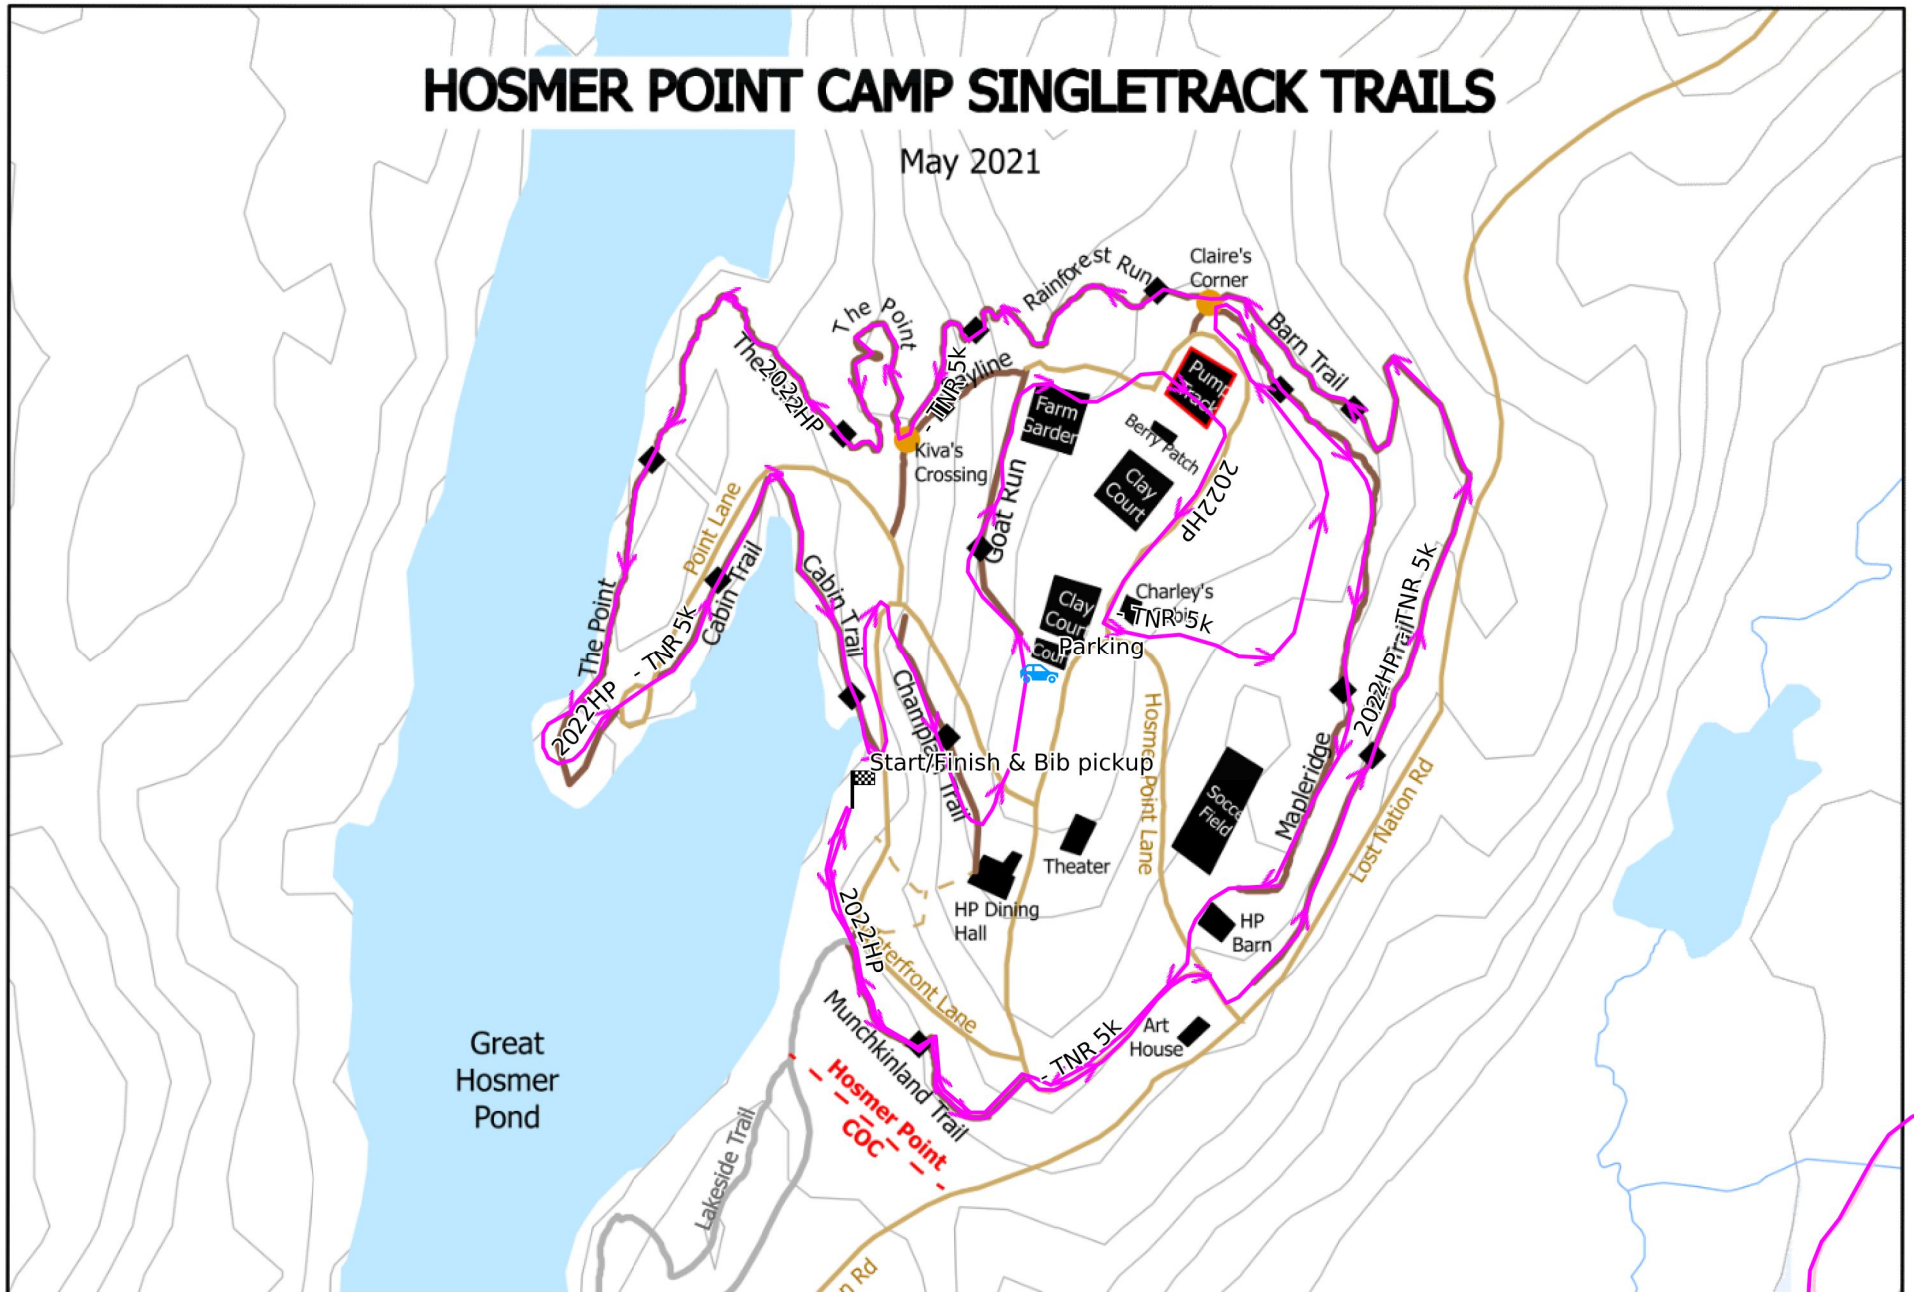

HOSMER POINT CAMP SINGLETRACK TRAILS

May 2021

Mercator Projection
WGS84
UTM Zone 18T