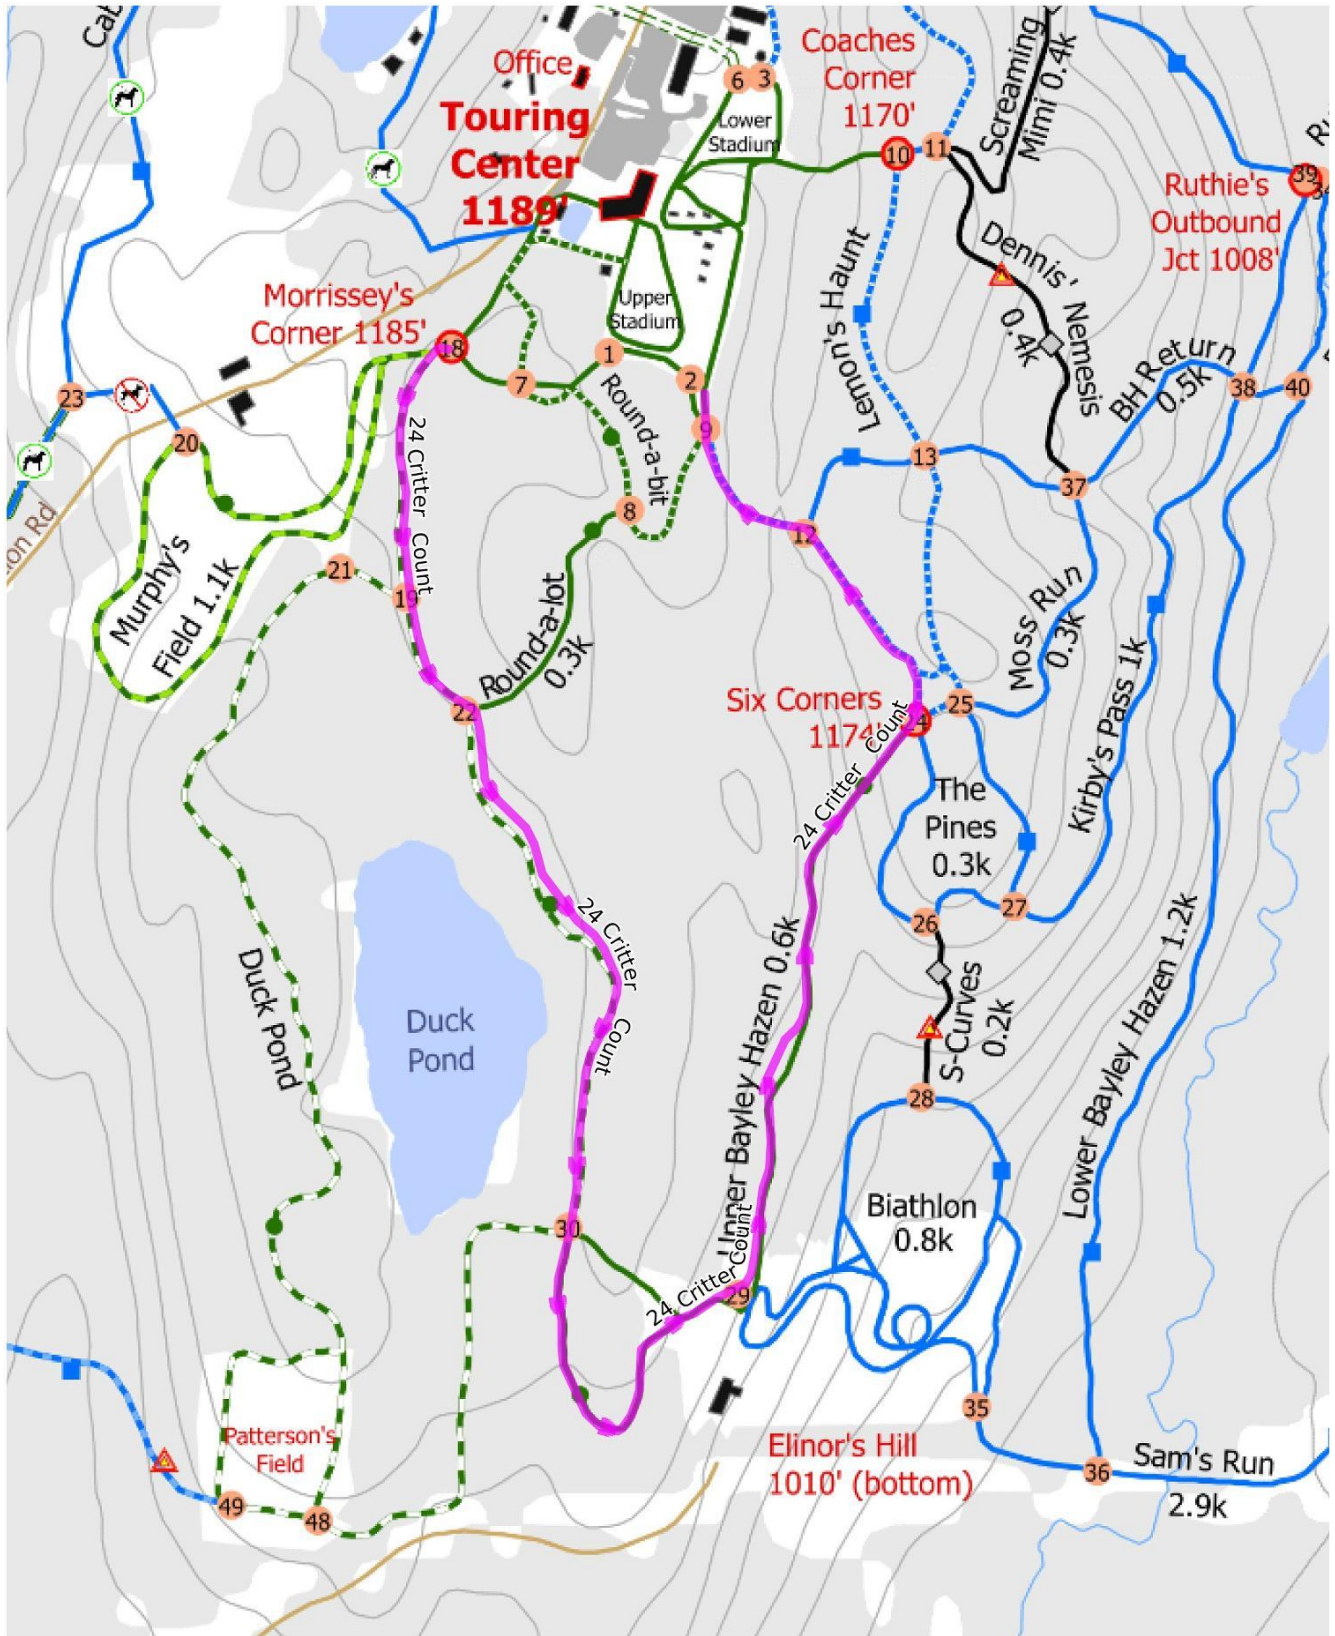

Craftsbury

OUTDOOR CENTER

Critter Count 2024

Welcome to Critter Count 2024! We are excited to bring back an adventure that took a brief hiatus. Critters (set out by the adventurous Catamounts ski program) are hiding along the edges of a loop (see map on the back of this sheet). Ski this lovely loop and count how many critters you see decorating the trees along the way.

Once you are back, find the sap bucket labeled "Critter Count." This will be inside the Touring Center just inside the doors on the big porch - check the big windowsill. Fill out a slip with your name, info, and the number of critters you saw.

Winners will be selected on February 19th. You can ski the loop and submit a guess per each completed loop. You can also tackle the loop over the course of a few skis, and you can tackle this challenge as many times as you'd like. If many people all guess the correct number, there will be many winners. Good luck, have a blast!

Mercator Projection
 WGS84
 UTM Zone 18T
 CALTOPO