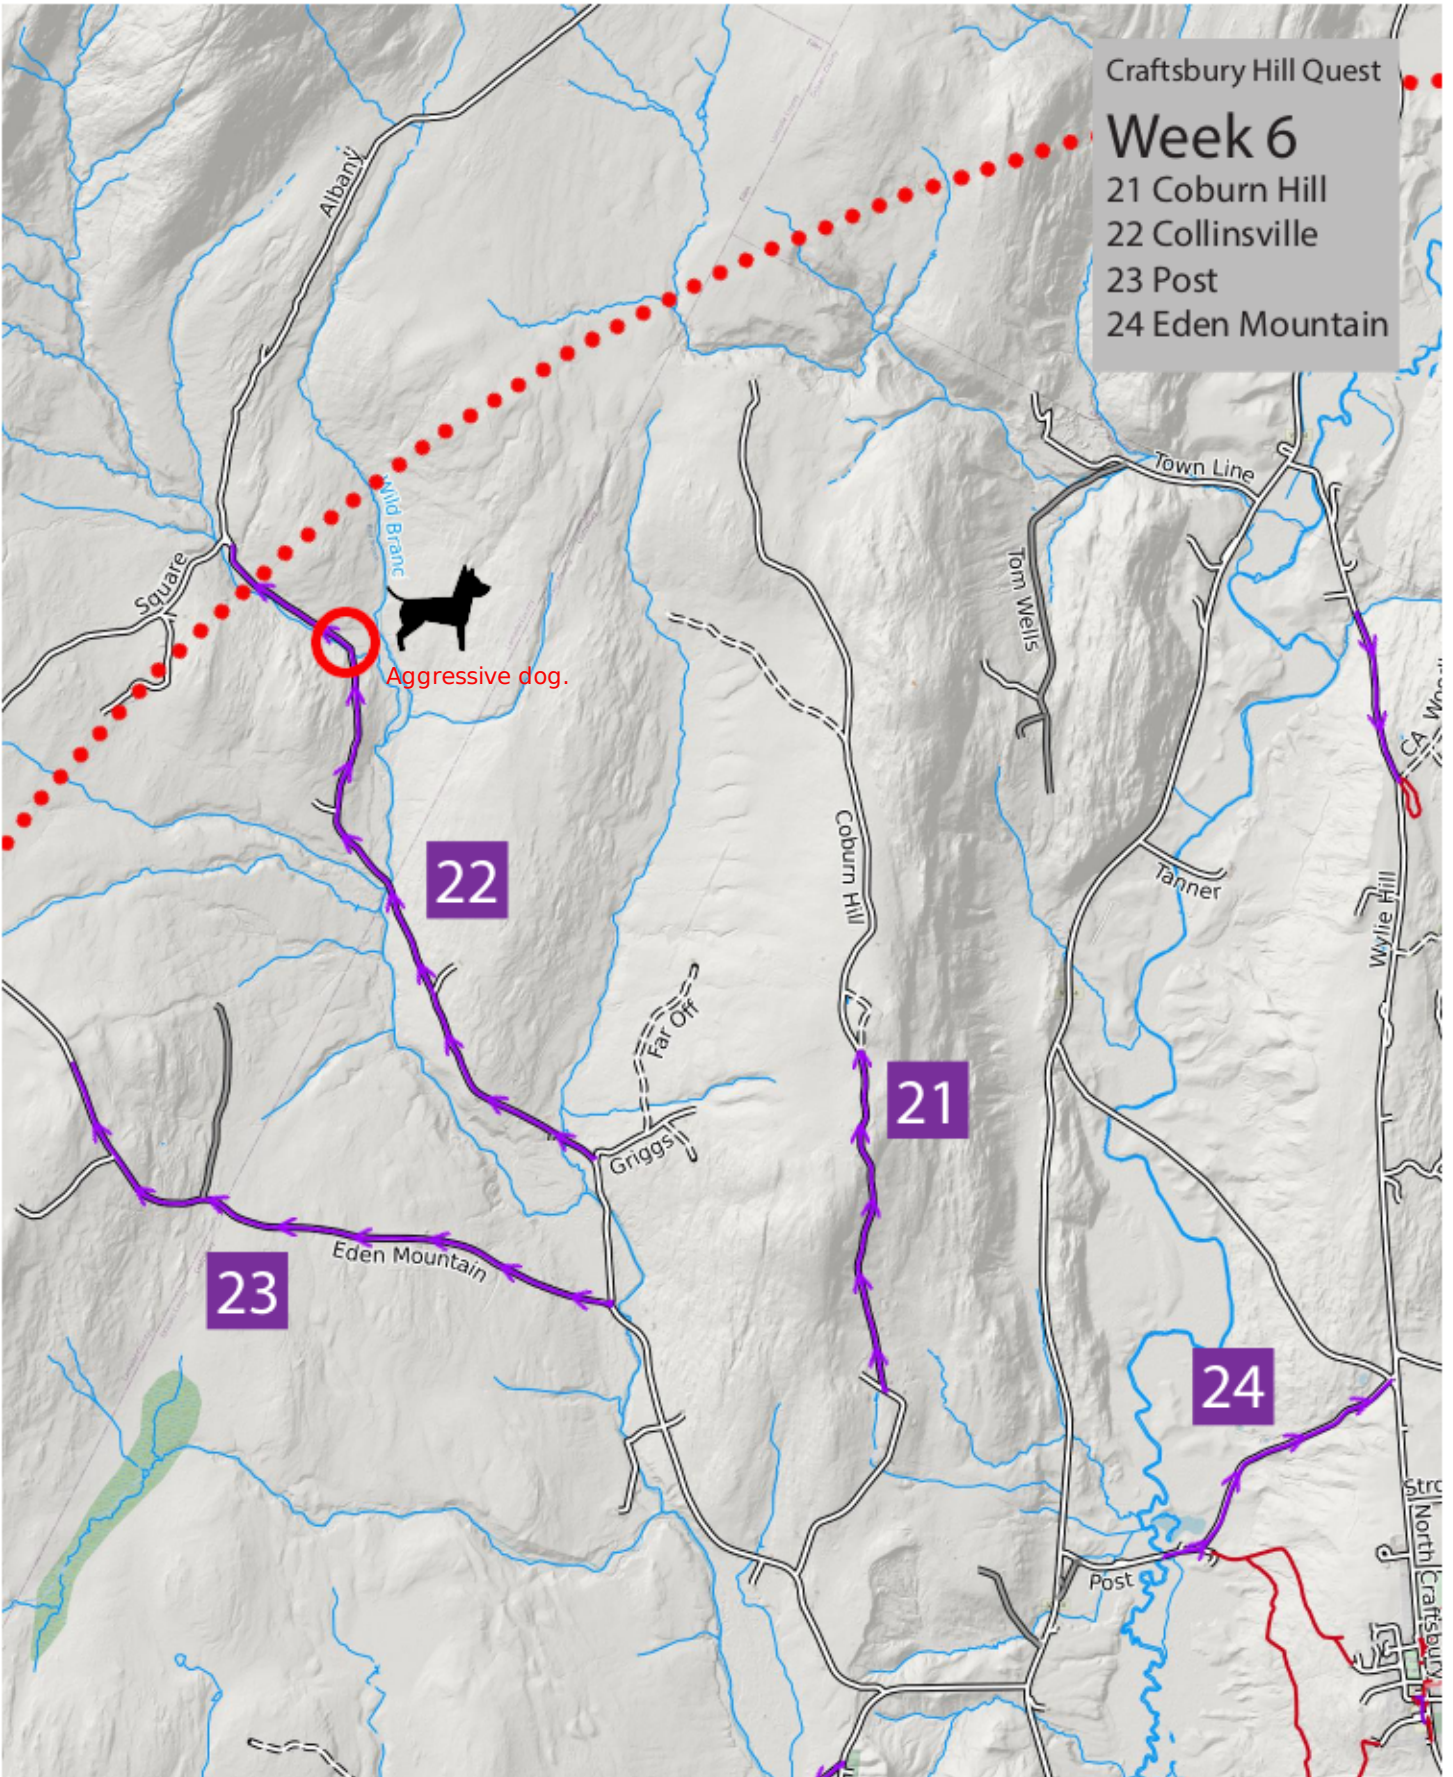

Craftsbury Hill Quest

Week 6

21 Coburn Hill

22 Collinsville

23 Post

24 Eden Mountain

Mercator Projection
WGS84
USNG Zone 18TYQ
CalTopo