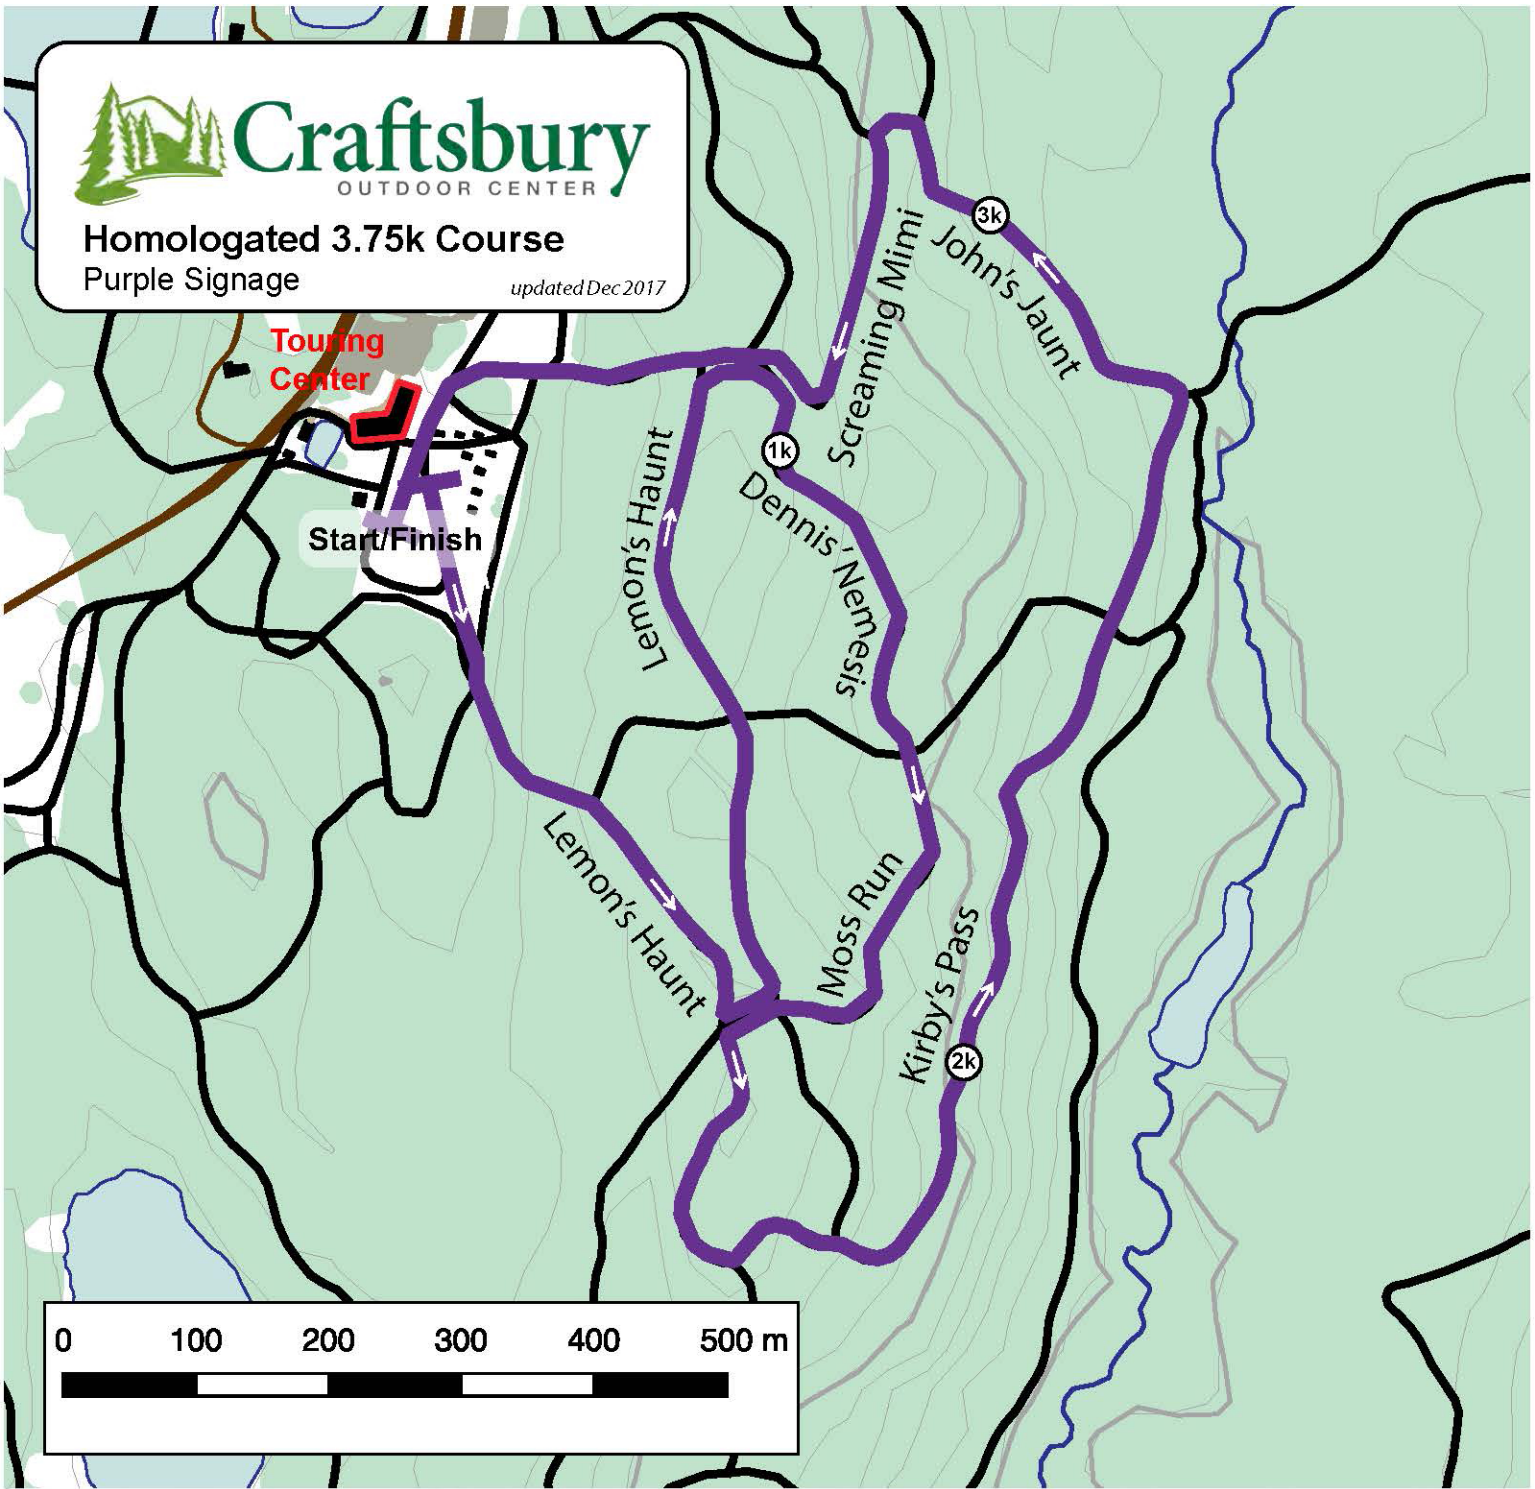

Craftsbury

OUTDOOR CENTER

Homologated 3.75k Course
Purple Signage

updated Dec 2017

Touring
Center

Start/Finish

Course length:	3,831m	Height difference (HD):	56m	Lowest point:	307m
Course category:	D	Maximum climb (MC):	43m	Highest point:	363m
		Total climb (TC):	114m		