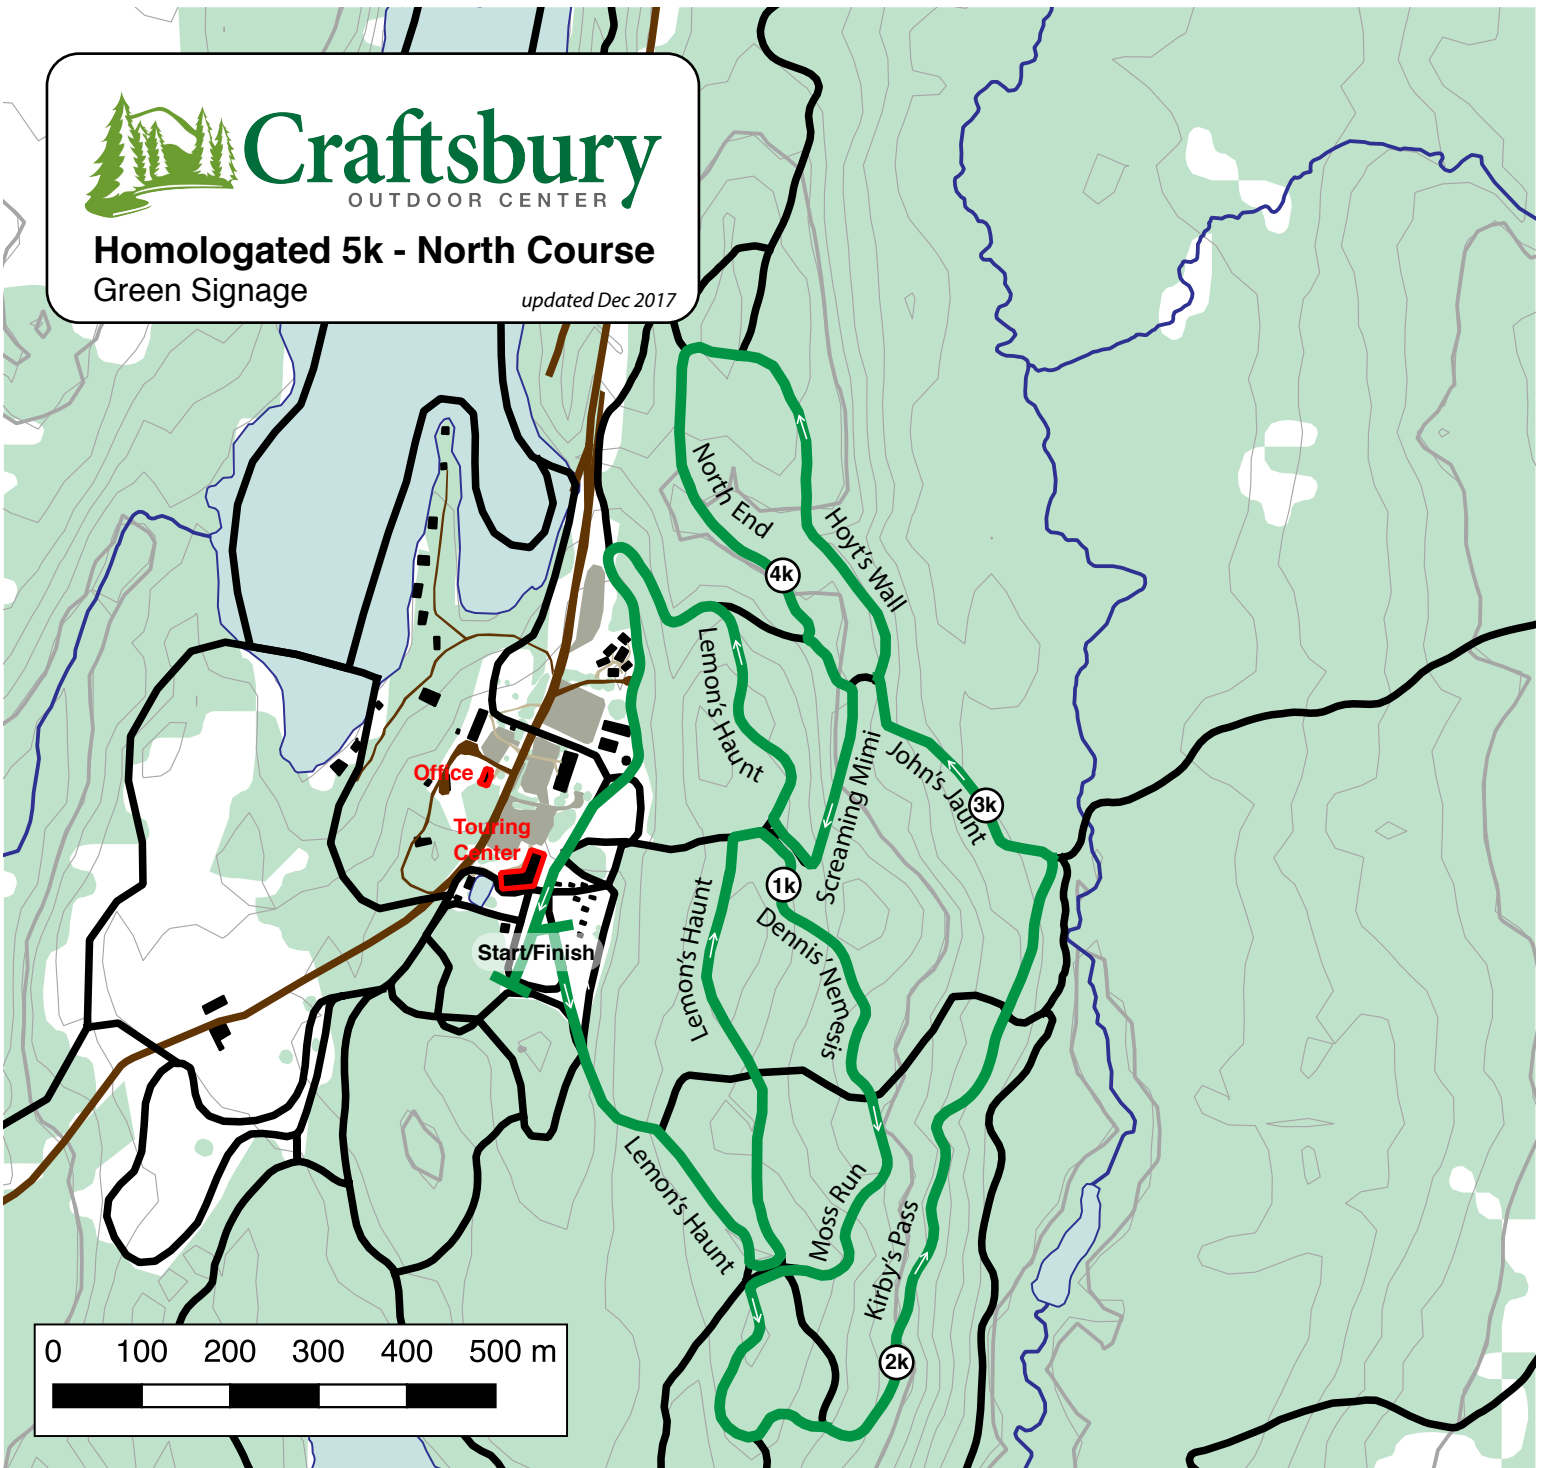

Craftsbury

OUTDOOR CENTER

Homologated 5k - North Course

Green Signage

updated Dec 2017

Course length:	5,386m	Height difference (HD):	56m	Lowest point:	307m
Course category:	D	Maximum climb (MC):	36m	Highest point:	363m
		Total climb (TC):	152m		

A-climb B-climb C-climb descent undulated terrain